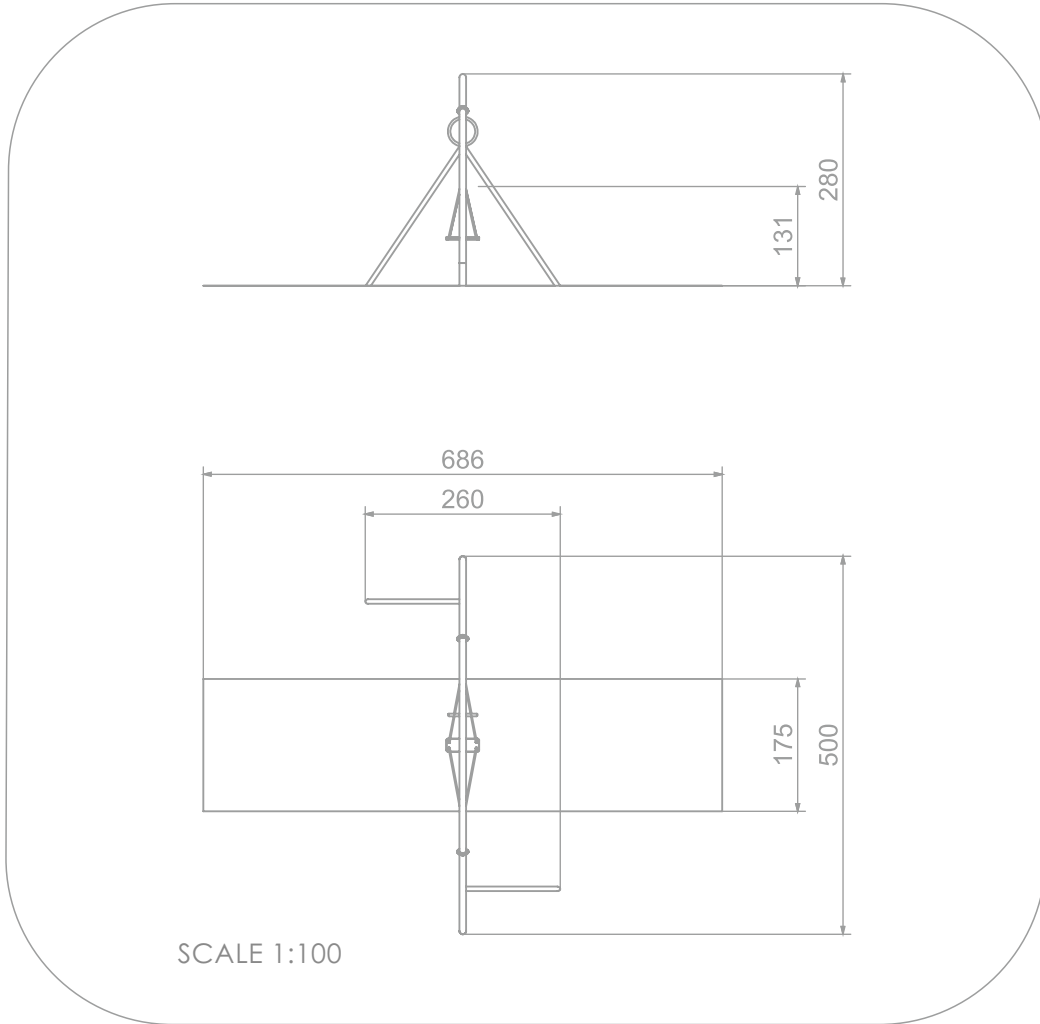

SOCIALIZING

SWINGING

INFORMATION ABOUT THE PRODUCT

Dimensions	260 x 500 cm
Safety zone	686 x 175 cm
Safety zone area	13 m ²
Overall height	280 cm
Free fall height	131 cm
Amount of users	1
Product complies with EN 1176-1:2017	YES
Availability of spare parts	YES
Age range	3-14
<small>According to EN 1176-1:2017 norm, the product requires applying a safety surface according to the product's free fall height.</small>	

MATERIALS:

SOLID CONSTRUCTION MADE OF BLACK STEEL IS235JR, CLEANED THE SANDBLASTING PROCESS

SWING SLINGS, WITH DOUBLE BEARINGS

THE SEATS ARE MADE WITH AN ALUMINUM CONSTRUCTION COVERED WITH A SOFT EPDM RUBBER